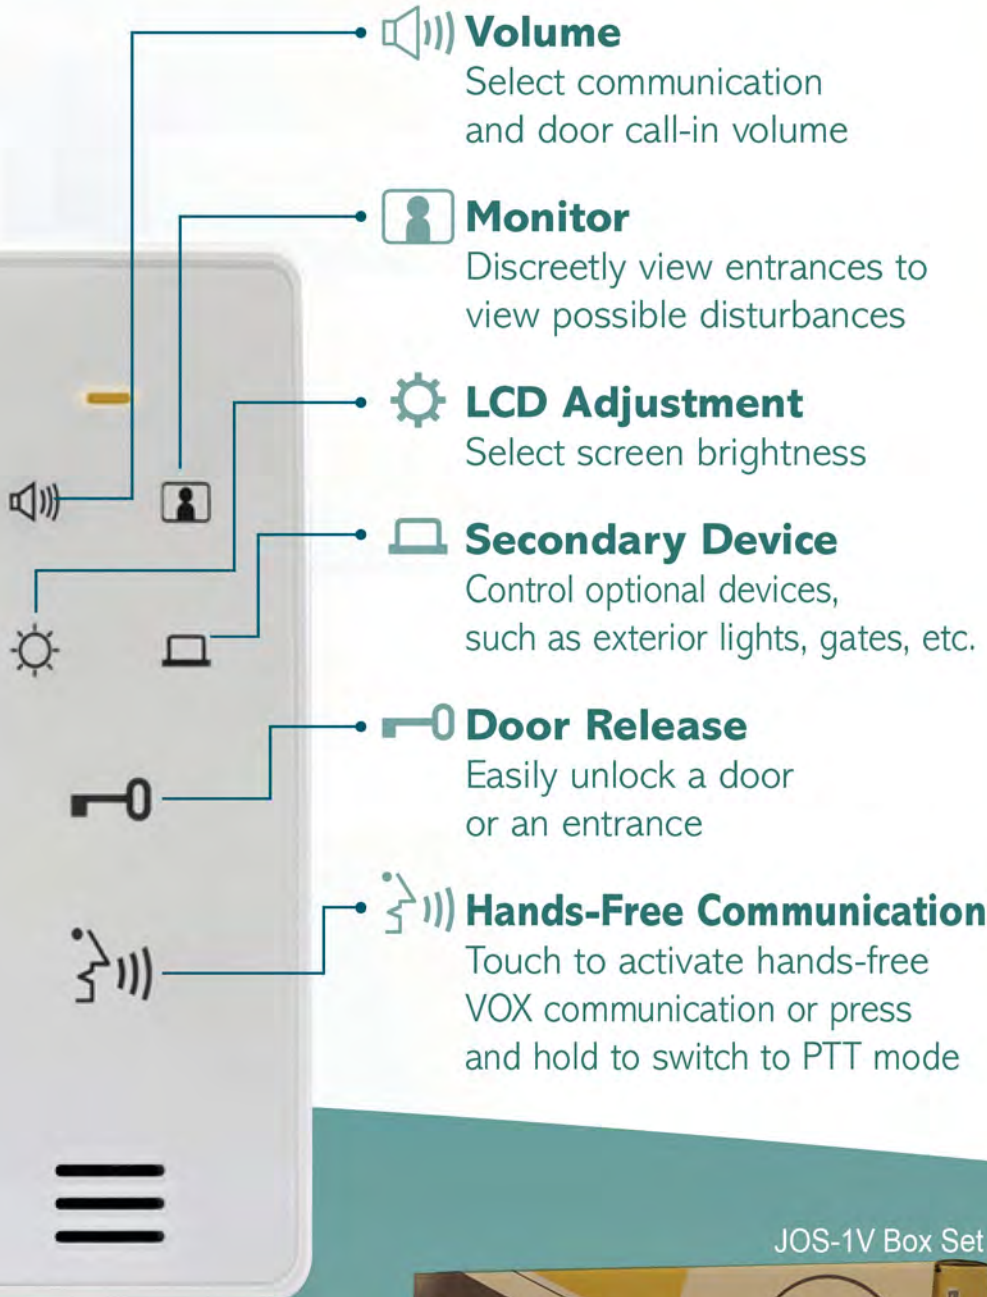

Control with Touch Buttons