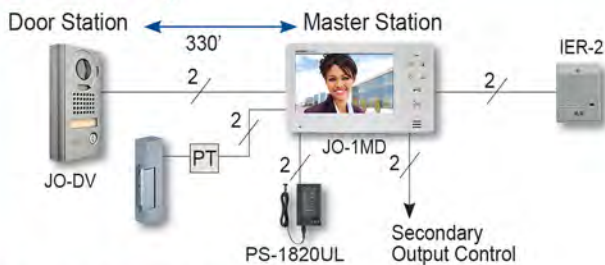

JOS-1V Box Set

Includes:

- Door Station* | **JO-DV**: Video door station, zinc die cast, surface mount
H: 6-13/16" W: 3-7/8" D: 1-1/16"
- Master Station* | **JO-1MD**: Video intercom master station with touch buttons
H: 5-1/8" W: 9-1/16" D: 13/16"
- Power Supply | **PS-1820UL**: Power supply

JOS-1F Box Set

Includes:

- Door Station* | **JO-DVF**: Video door station, stainless steel, flush mount
H: 8-1/4" W: 5-5/16" D: 1-7/8"
- Master Station* | **JO-1MD**: Video intercom master station with touch buttons
H: 5-1/8" W: 9-1/16" D: 13/16"
- Power Supply | **PS-1820UL**: Power supply

* Door stations and JO-1MD are not sold separately

Wiring

JO-1MD only

JO-1MD and JO-1FD

Additional Components

Add-on Station 1 per system

JO-1FD
Video intercom expansion station with touch buttons
H: 5-1/8" W: 9-1/16" D: 13/16"